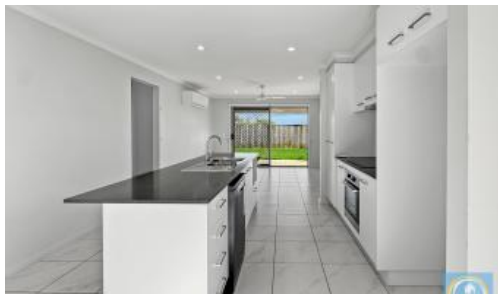

FULLY AIR CONDITIONED HOME IN QUIET NEIGHBOURHOOD

This home is low set is well designed and is located in the Riverstone Rise Estate in a peaceful cul-de-sac.

The main features of the property are

- Air conditioned open plan living areas - configure your furniture to how you wish
- Glass sliding door allows easy access to the outdoor entertaining area
- Galley modern kitchen with stone benchtops, ample fridge space, island bench and electric appliances, including a dishwasher
- Air conditioned master bedroom with ceiling fan, walk-in robe and ensuite
- 2 other bedrooms all with air conditioning, ceiling fans and carpet
- Main bathroom has a bath, separate shower and vanity
- Separate toilet for added convenience
- Laundry with direct outdoor access
- Rear covered patio ideal for alfresco dining or just relaxing
- Fully fenced yard
- Double remote lock up garage with internal access into the home

The property is water compliant - Tenant is responsible 100% for all water usage costs.

3 2 2 528m²

Price	$600 per week
Property Type	Rental
Property ID	298
Land Area	528 m²

Agent Details

Sandy Buttsworth - 07 4973 7783

Office Details

Tannum Sands
Shop 8/7 Garnet Road Tannum
Sands, QLD, 4680 Australia
07 4973 7783

ISLAND SANDS
ASSET MANAGEMENT